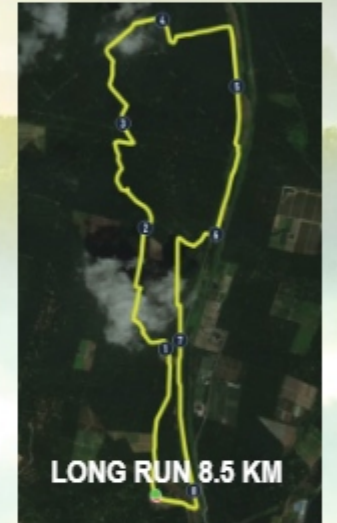

PAN ASIA HASH 2024

RUN TRAIL INFORMATION

跑步路线信息

SATURDAY 5th OCTOBER 2024
星期六 5/10/2024

RUN TRAIL A

LONG RUN : 8.5 KM / SHORT RUN : 6 KM
RUNSITE : ANG SENG KONG TEMPLE, SENGGANG, KULAI
BUS TO RUN SITE FROM LOTUS DESARU : 9:00AM (BUS 'A')
TIME TRAVEL BY BUS : 1:30 HRS
RUN START : TO CONFIRM AT RUNSITE
BUS RETURN TO LOTUS DESARU : 3:00PM

Please take the same bus no you came with.

A 跑步路线

: 8.5 KM / : 6 KM
:
: 9:00AM
:
3:00 PM

HARE TEAM : KULAI HHH

EMERGENCY CONTACT PERSONS

KONGKEK : 016 776 6664
JIAO JIAO : 019 717 0013
ROBERT CHAI : 012 707 9175
PEK PEK : 019 711 0013

SHORT RUN 6 KM

LONG RUN 8.5 KM

OFFICIAL HOST